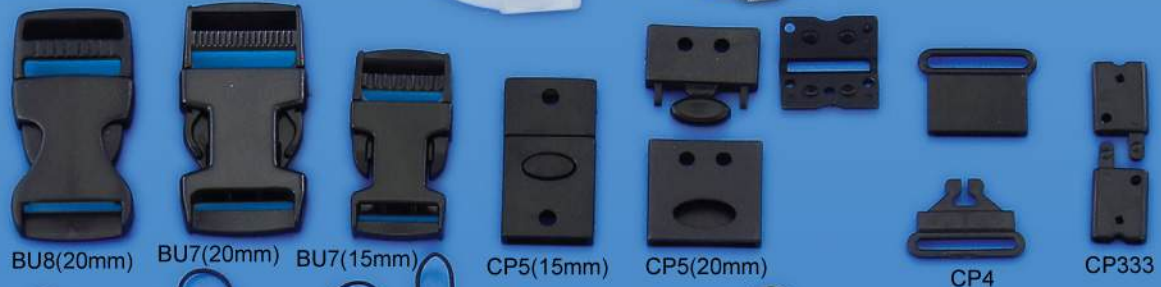

OG513

C558

G558

411GOO
(size:40cm)

558GOO
(size:40cm)

528MOO

K513MOO

K518MOO
(size:30cm)

5258GOO

OG558

OG5258

LUGGAGE LOOP & RETRACTABLE CLIP LANYARD ACCESSORY

CLK60

CL555-1 CL555

AC-3 (17cm) AV-7 (15cm) AV-9 (15cm)

C-L (75cm)