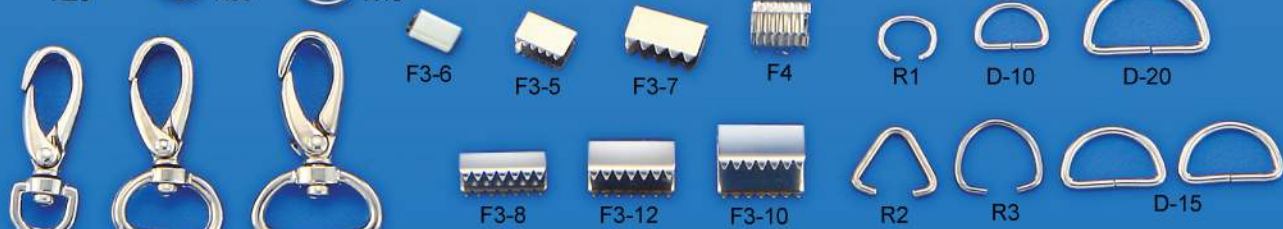

K28 K38 K48 504K2 504K3 504K4 K62(10mm) K62(15mm) K62(20mm)

K60(10mm) K60(15mm) K60(20mm) F3-6 F3-5 F3-7 F4 F3-8 F3-12 F3-10 R1 D-10 D-20 R2 R3 D-15

Lanyard Accessory for 8mm~25mm lanyard